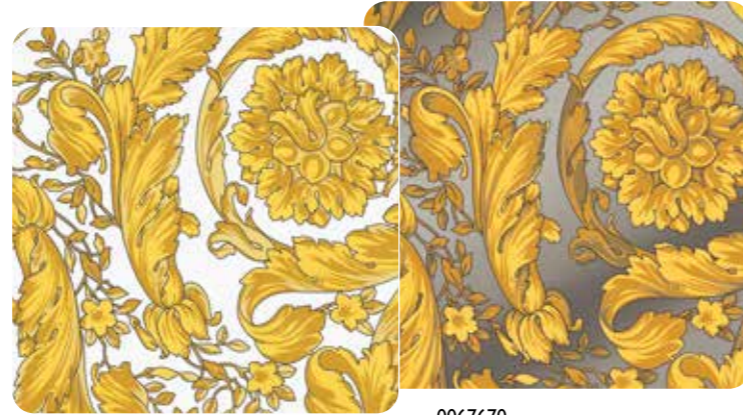

BAROCCO MAXI

0067671
BAROCCO MAXI WHITE
120x280 - 6 MM

0067670
BAROCCO MAXI MIRROR
120x280 - 6 MM