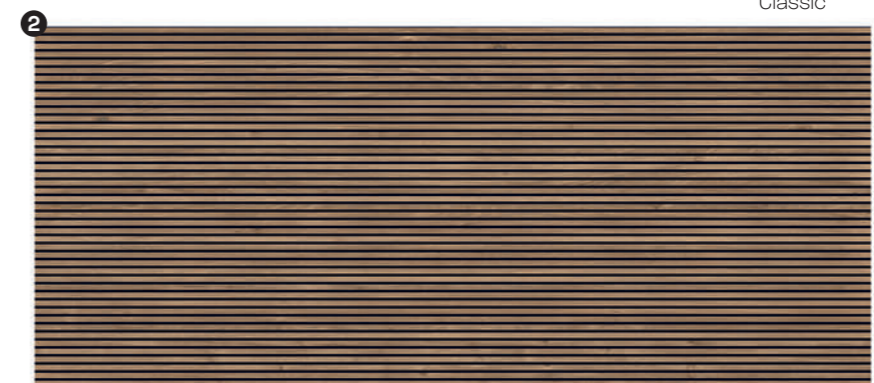

Lodge Elegant

sokl 5 × 120

699 Kč/ks
7 ks/bal.