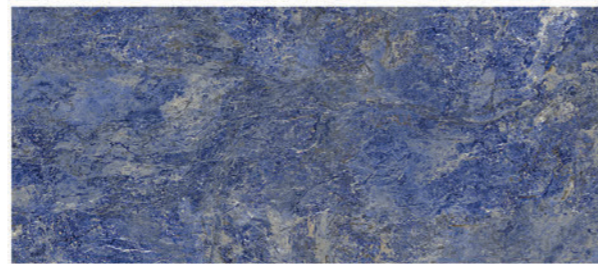

Patagonia

Amazonite

White Beauty

Emerald Green

Sodalite Blue

Port Laurent

3

Super White Natural