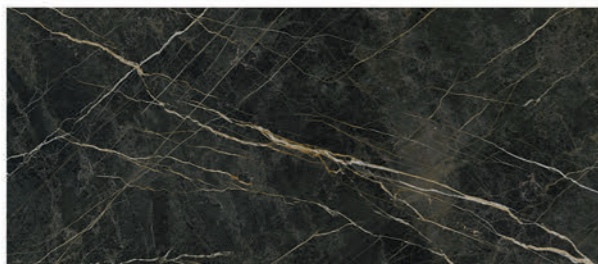

Patagonia

Amazonite

White Beauty

Emerald Green

Sodalite Blue

Port Laurent

3

Super White Natural