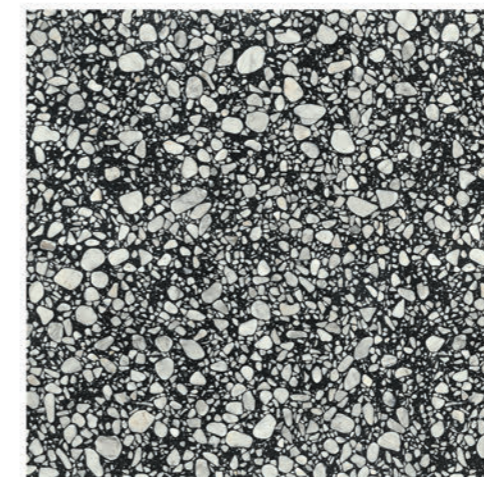

- 1 2.599 Kč/m² mat
3.799 Kč/m² lesk
- 2 2.599 Kč/m² mat
2,88 m²/2 ks

sokl 8 × 120

- 699 Kč/ks mat
899 Kč/ks lesk
- 7 ks/bal.

Large White

Small White

Large Grey

Small Grey

Large Black