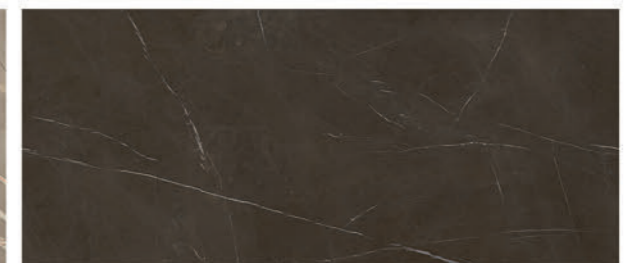

Royal Creamy

Pietra Grey

Další dezény v matu:
Calacatta Gold, Calacatta White, Calacatta Light, Capraia, Carrara,
Ombra di Caravaggio, Sahara Noir, Statuari, Statuario Extra, Lincoln.