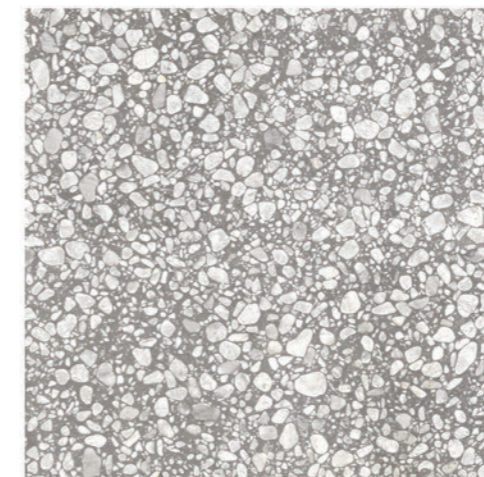

- 1 2.599 Kč/m² mat
3.799 Kč/m² lesk
- 2 2.599 Kč/m² mat
2,88 m²/2 ks

sokl 8 × 120

- 699 Kč/ks mat
899 Kč/ks lesk
- 7 ks/bal.

Large White

Small White

Large Grey

Small Grey

Large Black