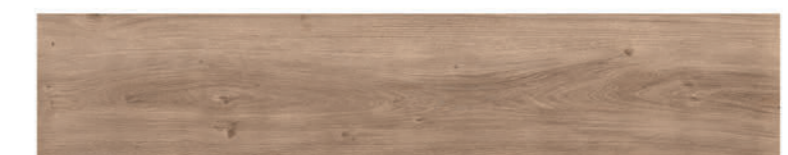

Traditional

Elegant

Classic

Lodge Elegant

sokl 5 × 120

699 Kč/ks
7 ks/bal.

Milton

dlažba